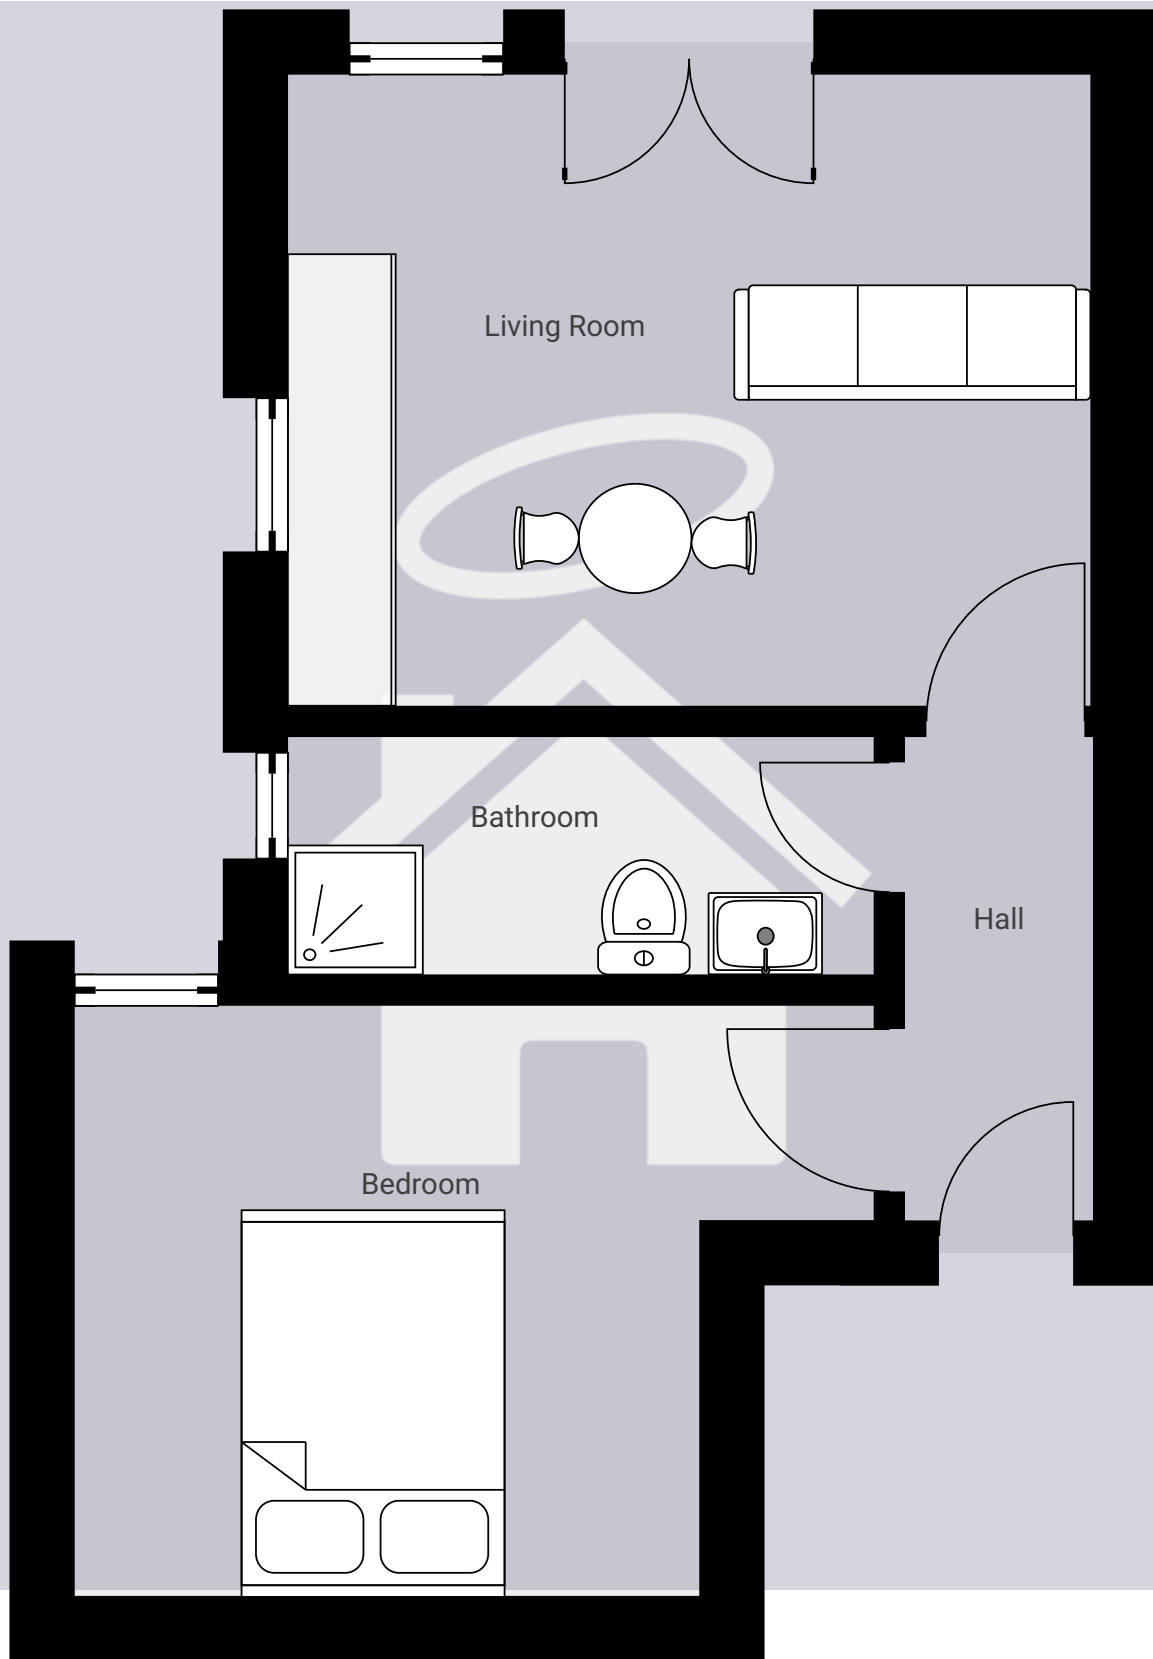

Flat 8, 84 Caerphilly Road

Caerphilly Road, CF14 Cardiff, Wales, GB

TOTAL AREA: 180.14 sq ft • LIVING AREA: 180.14 sq ft • FLOORS: 1 • ROOMS: 4

▼ Ground Floor

TOTAL AREA: 180.14 sq ft • LIVING AREA: 180.14 sq ft • ROOMS: 4

THIS FLOORPLAN IS PROVIDED WITHOUT WARRANTY OF ANY KIND. SENSOPIA DISCLAIMS ANY WARRANTY INCLUDING, WITHOUT LIMITATION, SATISFACTORY QUALITY OR ACCURACY OF DIMENSIONS.